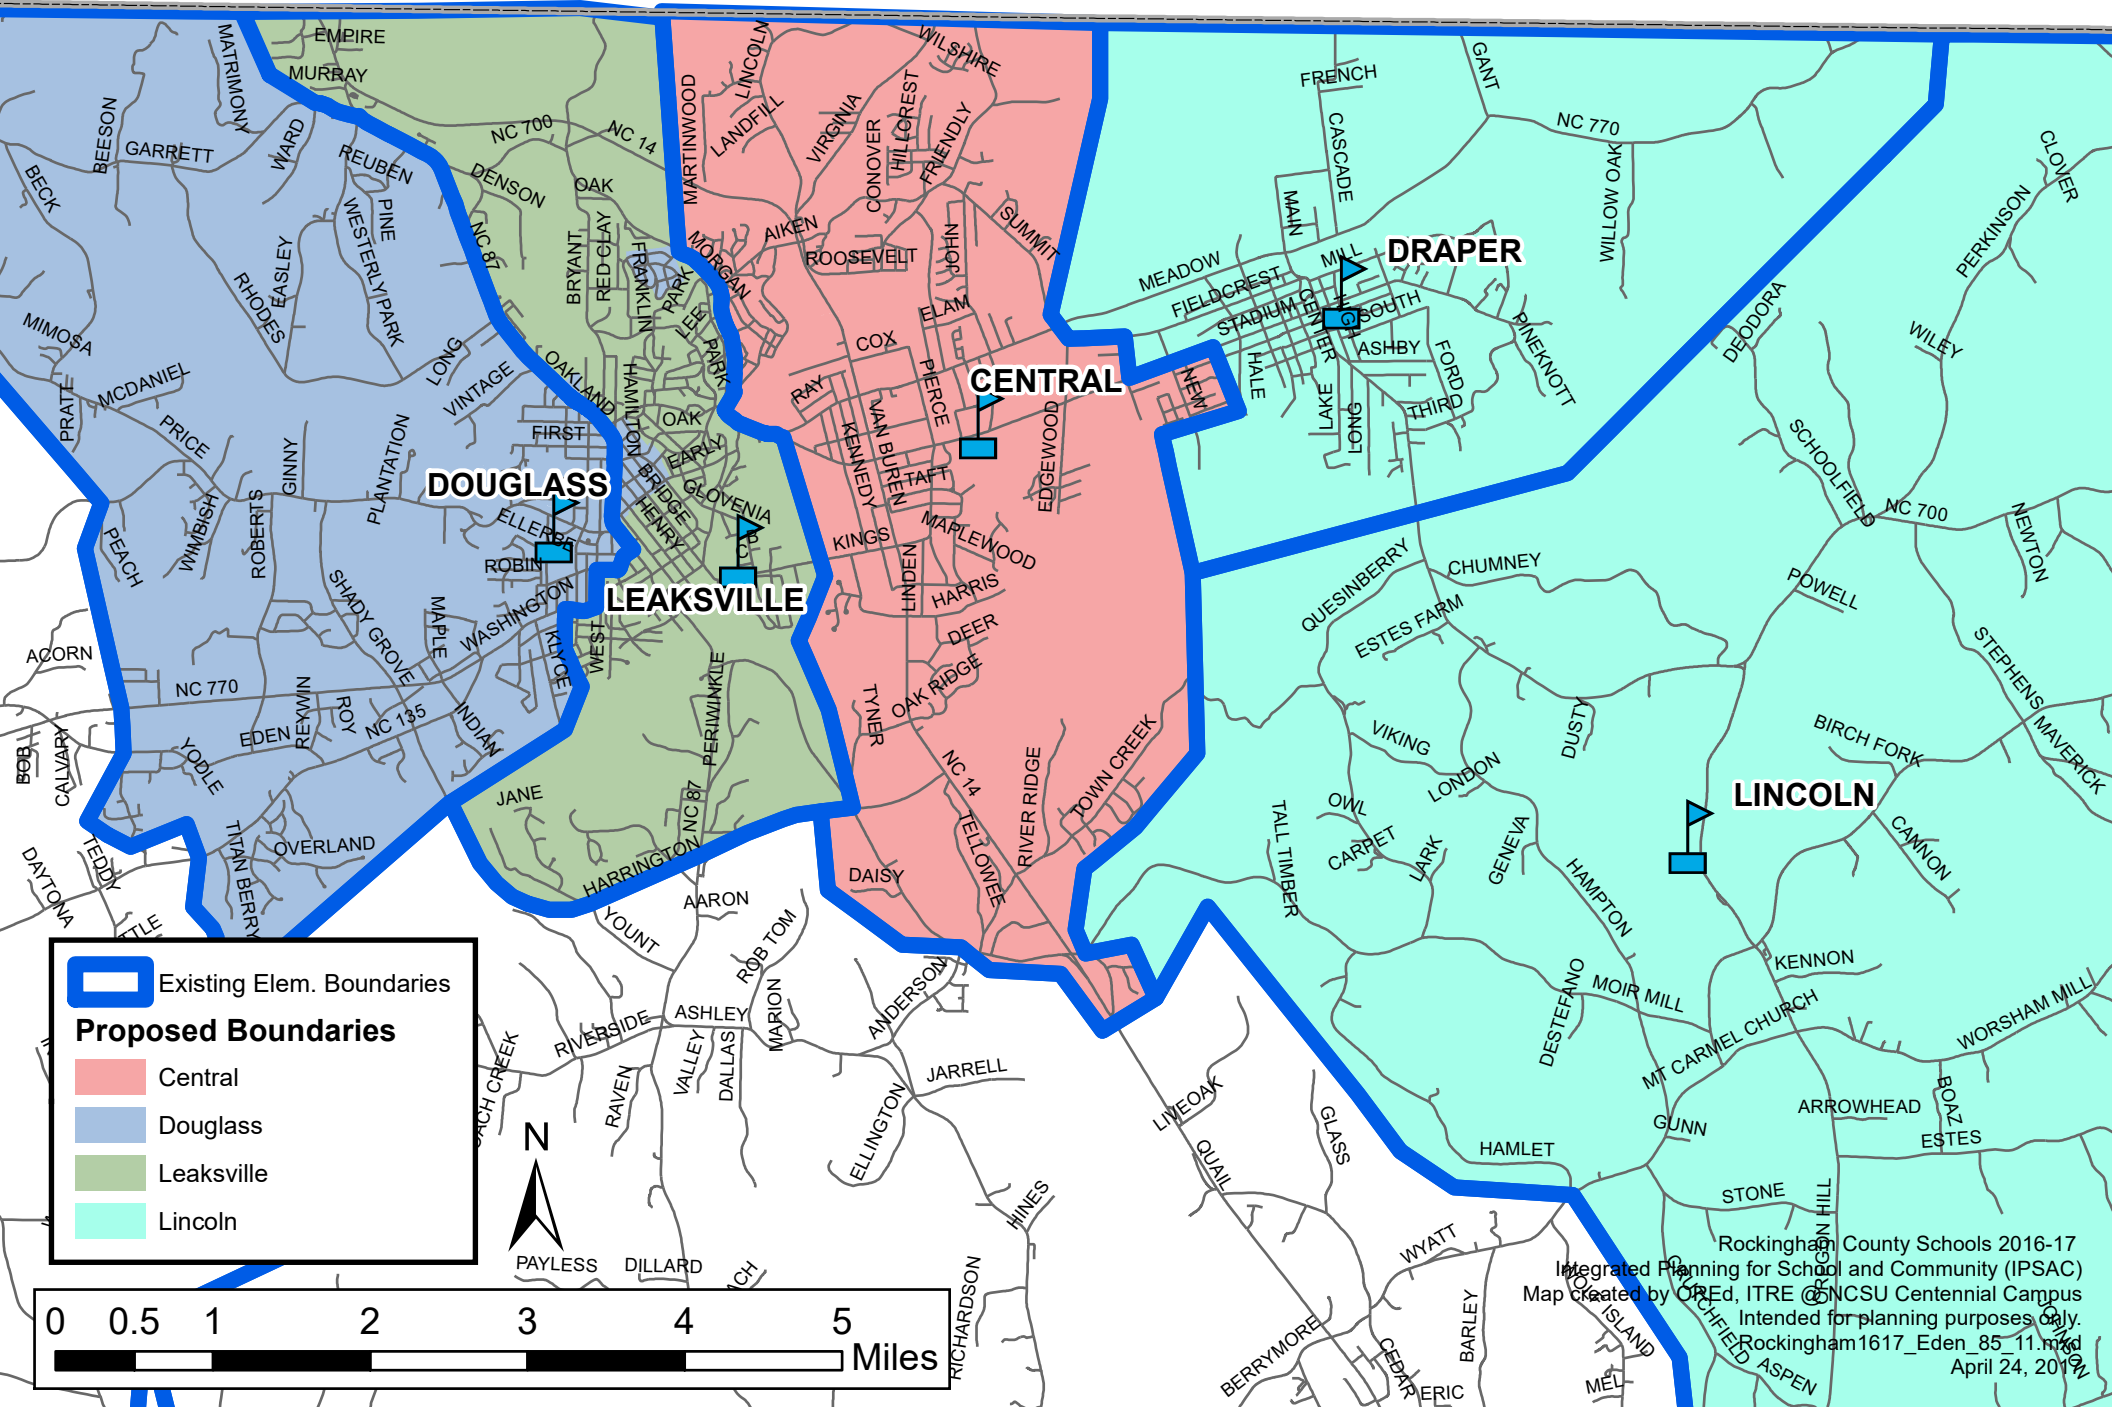

Rockingham County Schools Proposed Preliminary Attendance Zone – Eden Option 2

Rockingham County Schools 2016-17
 Integrated Planning for School and Community (IPSAC)
 Map created by OREd, ITRE @ NCSU Centennial Campus
 Intended for planning purposes only.
 Rockingham1617_Eden_85_11.mxd
 April 24, 2019